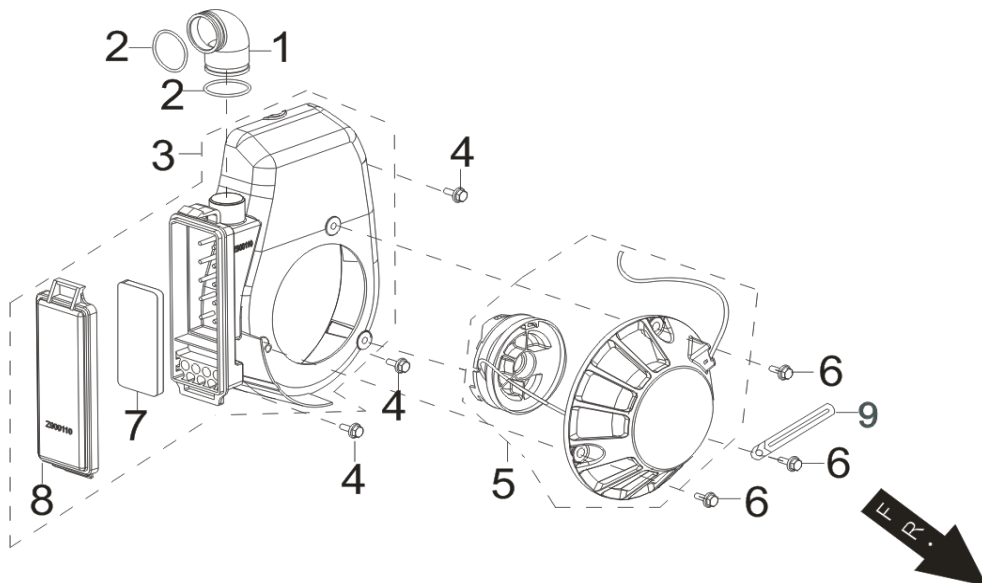

Número	Referência	Designação
1	VIGI1250.1.04.001	ENGRENAGEM CAMES
2	VIGI1250.1.04.002	VEIO CAMES
3	VIGI1250.1.04.003	BALANCIM CAMES 1
4	VIGI1250.1.04.004	BALANCIM CAMES 2
5	VIGI1250.1.04.005	ESPAÇADOR BALANCIM INF.
6	VIGI1250.1.04.006	VARETA BALANCIM
7	VIGI1250.1.04.007	VALVULA ADMISSÃO
8	VIGI1250.1.04.008	MOLA VALVULAS
9	VIGI1250.1.04.009	VEDANTE VALVULAS
10	VIGI1250.1.04.010	FREIO MOLA VALVULAS
11	VIGI1250.1.04.011	VEIO BALANCIM
12	VIGI1250.1.04.012	BALANCIM
13	VIGI1250.1.04.013	VALVULA ESCAPE